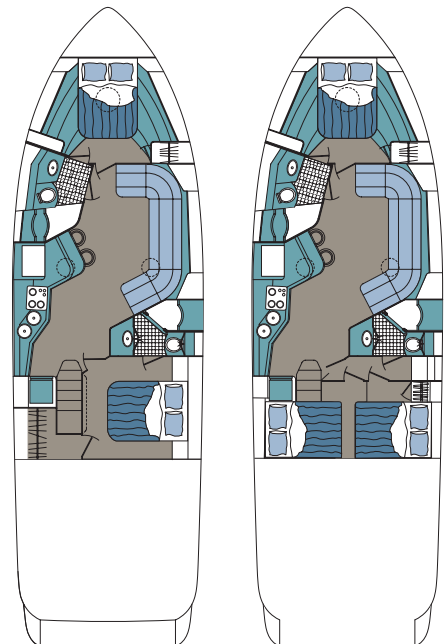

STEREO & TV

- iPod®/MP3 Port
- Stereo, Cockpit—AM/FM/CD/MP3/iPod®/SAT Adaptable
- Stereo, Components—10" Subwoofer, Amplifier, Helm Remote, (4) Cockpit Speakers, (2) Transom Speakers, Transom Remote & (2) Foredeck Speakers
- Stereo, Forward Stateroom—AM/FM/CD/MP3 Receiver (Satellite Ready)
- Stereo, Master Stateroom—Dolby Digital Theatre System w/5-Disc DVD
- Stereo, Salon—Dolby Digital Theatre System w/5 CD/DVD
- TV, Salon—32" LCD

WEATHER COVERS

- Hardtop w/Front, Side & Aft Curtains

*Variations in cherry wood grain are natural and cannot be controlled in manufacturing.