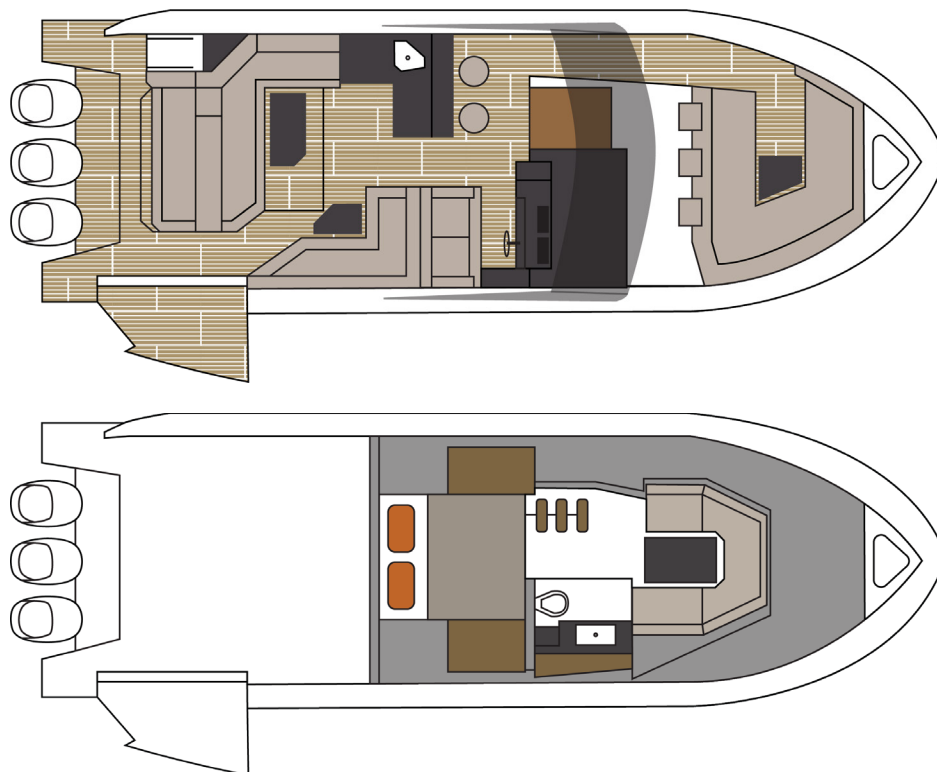

CRUISERS YACHTS

38 GLS OB

38 GLS OB

The 38 GLS's innovative design features everything you love about the Cantius series but with triple Mercury Verados. Expand your swimming area by lowering the side of the 38 GLS to convert it into a swim platform. The lower cabin features an aft stateroom and U-shaped dinette that converts into a berth. A full galley and standing head with shower complete this extraordinary yacht.

Specifications

	IMPERIAL	METRIC
LOA - OUTBOARDS DOWN	38'	11,58 m
LOA - OUTBOARDS UP	40' 3"	12,27 m
BEAM	12' 6"	3,8 m
BRIDGE CLEARANCE (TOP OF MAST LIGHT)	12' 8"	3,86 m
DRAFT DOWN	38.5"	0,98 m
DRAFT UP	24.5"	0,62 m
FUEL CAPACITY	335 gal	1268 L
WATER CAPACITY	50 gal	189,3 L
WASTE CAPACITY	31 gal	117,3 L
WEIGHT - DRY	23,916 lbs	10848 kg

*** Weight, Bridge Clearance, Draft subject to change ***

*** Consumable liquids may be less than max capacity ***

BOW SEATING - Socialize in the deep bow seating of the 38 GLS. Rockford Fosgate speakers, multiple cupholders, and a removable table make entertaining a breeze. An optional foredeck shade will keep your guests nice and cool.

HELM - Command the helm with Simrad electronics and joystick. Also, at the helm is a conductive phone charging pad. Underneath the bolster helm chair is storage or optional ice maker.

BEACH DOOR - Expand your swimming area by lowering the side of the 38 GLS to convert it into a swim platform. The easy to access controls and safety mechanisms allow for endless family fun. The aft facing bench backrest can swivel to either face the cockpit or the beach door.