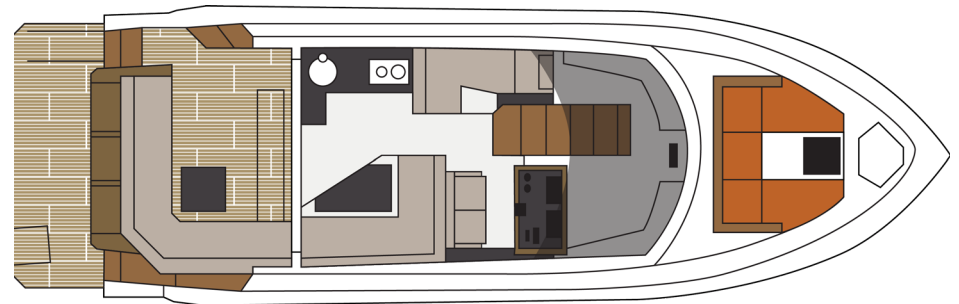

Specifications

	IMPERIAL	METRIC
LOA	43' 2"	13,5 m
BEAM	13' 8"	4,16 m
BRIDGE CLEARANCE (TOP OF MAST LIGHT)	13' 10"	4,22 m
DRAFT – FULL LOAD	40"	1 m
FUEL CAPACITY	300 gal	1136 L
WATER CAPACITY	80 gal	303 L
WASTE CAPACITY	50 gal	189 L
WEIGHT – DIESEL (DRY)	28,469 lbs	12913 kg

*** Weight, Bridge Clearance, Draft subject to change ***

*** Consumable liquids may be less than max capacity ***