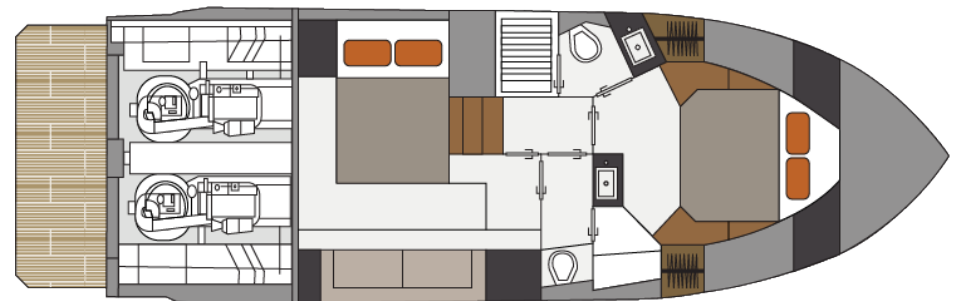

Specifications

	IMPERIAL	METRIC
LOA	43' 2"	13,5 m
BEAM	13' 8"	4,16 m
BRIDGE CLEARANCE (TOP OF MAST LIGHT)	13' 10"	4,22 m
DRAFT – FULL LOAD	40"	1 m
FUEL CAPACITY	300 gal	1136 L
WATER CAPACITY	80 gal	303 L
WASTE CAPACITY	50 gal	189 L
WEIGHT – DIESEL (DRY)	28,469 lbs	12913 kg

*** Weight, Bridge Clearance, Draft subject to change ***

*** Consumable liquids may be less than max capacity ***