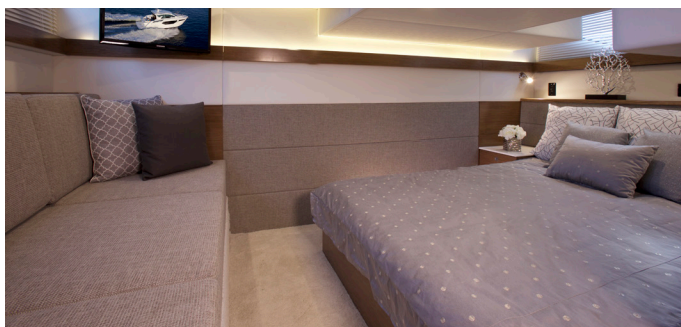

FORWARD STATEROOM – Invite your guests to stay overnight in the luxurious private Master Stateroom. They'll love the plush queen berth, cedar-lined closets, iPod port with remote, and private head.

AFT STATEROOM – Your VIP Stateroom is waiting for you. Providing a spacious haven at the end of the day, the VIP Stateroom features a mounted flat screen TV, comfortable couch, large, sunny window, and vast queen-sized bed.

GRILL – Cook up a tantalizing barbecue on the outdoor grill. Easily flip up the lid to get cooking and grill with the finest stainless steel features.