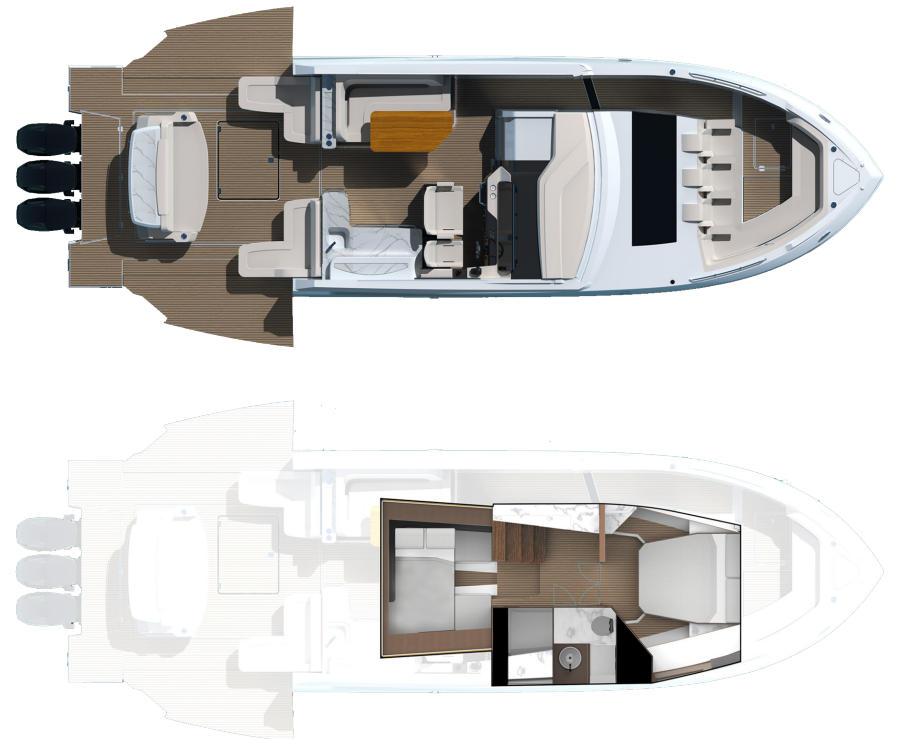

Specifications

	IMPERIAL	METRIC
LOA	52' 4"	16 m
BEAM	14' 6"	4,4 m
BRIDGE CLEARANCE (TOP OF MAST LIGHT)	13' 8"	4,17 m
DRAFT DOWN	44"	1,12 m
DRAFT UP	30.5"	0,77 m
FUEL CAPACITY	660 gal	2498 L
WATER CAPACITY	100 gal	379 L
WASTE CAPACITY	50 gal	189 L
WEIGHT - DRY	35,500 lbs	16103 kg

*** Weight, Bridge Clearance, Draft subject to change ***

*** Consumable liquids may be less than max capacity ***