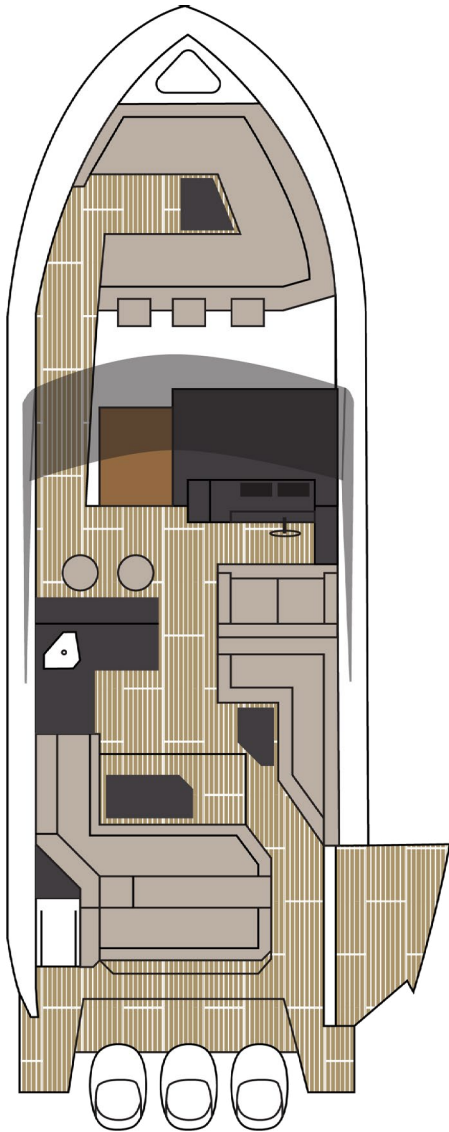

CRUISERS YACHTS

38 GLS OB

38 GLS OB

The 38 GLS's innovative design features everything you love about the Cantius series but with triple Mercury Verados. Expand your swimming area by lowering the side of the 38 GLS to convert it into a swim platform. The lower cabin features an aft stateroom and U-shaped dinette that converts into a berth. A full galley and standing head with shower complete this extraordinary yacht.

BEACH DOOR – Expand your swimming area by lowering the side of the 38 GLS to convert it into a swim platform. The easy to access controls and safety mechanisms allow for endless family fun. The aft facing bench backrest can swivel to either face the cockpit or the beach door.

GALLEY – The galley features a fiberglass inlay sink, fridge, bottle storage, along with an optional TV and grill. Continue the conversation while sitting on swivel bar stools at the raised wet bar.

Main Deck

Accommodations

SPECIFICATIONS

	IMPERIAL	METRIC
LOA – OUTBOARDS DOWN	38'	11,58 m
LOA – OUTBOARDS UP	40' 3"	12,27 m
BEAM	12' 6"	3,8 m
BRIDGE CLEARANCE (TOP OF MAST LIGHT)	12' 8"	3,86 m
DRAFT DOWN	38.5"	0,98 m
DRAFT UP	24.5"	0,62 m
FUEL CAPACITY	335 gal	1268 L
WATER CAPACITY	50 gal	189,3 L
WASTE CAPACITY	31 gal	117,3 L
WEIGHT – DRY	18,640 lbs	8455 kg