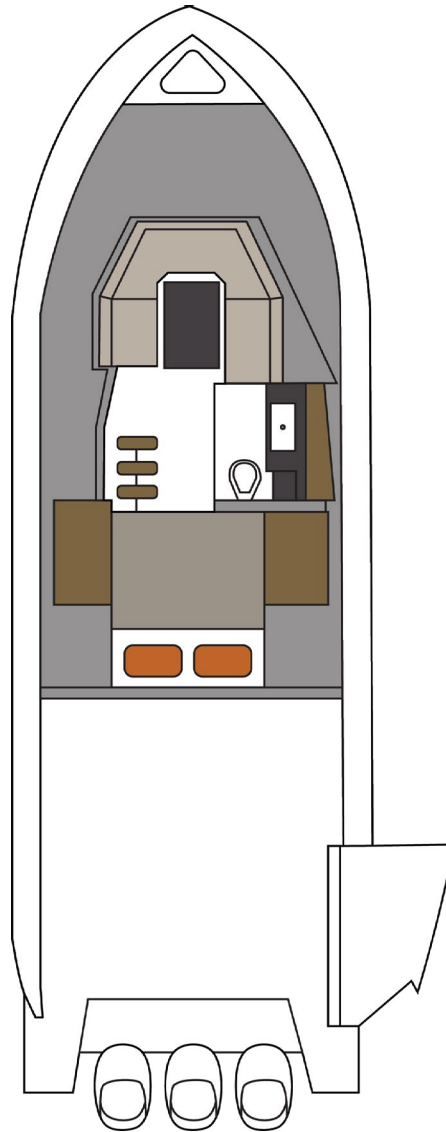

BEACH DOOR – Expand your swimming area by lowering the side of the 38 GLS to convert it into a swim platform. The easy to access controls and safety mechanisms allow for endless family fun. The aft facing bench backrest can swivel to either face the cockpit or the beach door.

BOW SEATING – Socialize in the deep bow seating of the 38 GLS. Rockford Fosgate speakers, multiple cupholders, and a removable table make entertaining a breeze. An optional foredeck shade will keep your guests nice and cool.

GALLEY – The galley features a fiberglass inlay sink, fridge, bottle storage, along with an optional TV and grill. Continue the conversation while sitting on swivel bar stools at the raised wet bar.

Main Deck

Accommodations

SPECIFICATIONS

	IMPERIAL	METRIC
LOA – OUTBOARDS DOWN	38'	11,58 m
LOA – OUTBOARDS UP	40' 3"	12,27 m
BEAM	12' 6"	3,8 m
BRIDGE CLEARANCE (TOP OF MAST LIGHT)	12' 8"	3,86 m
DRAFT DOWN	38.5"	0,98 m
DRAFT UP	24.5"	0,62 m
FUEL CAPACITY	335 gal	1268 L
WATER CAPACITY	50 gal	189,3 L
WASTE CAPACITY	31 gal	117,3 L
WEIGHT – DRY	18,640 lbs	8455 kg