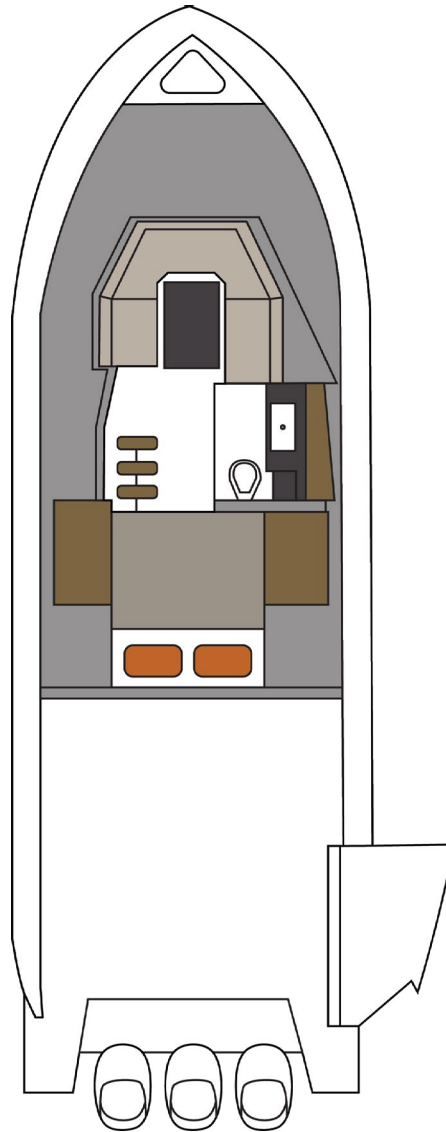

BEACH DOOR – Expand your swimming area by lowering the side of the 38 GLS to convert it into a swim platform. The easy to access controls and safety mechanisms allow for endless family fun. The aft facing bench backrest can swivel to either face the cockpit or the beach door.

BOW SEATING – Socialize in the deep bow seating of the 38 GLS. Rockford Fosgate speakers, multiple cupholders, and a removable table make entertaining a breeze. An optional foredeck shade will keep your guests nice and cool.

GALLEY – The galley features a fiberglass inlay sink, fridge, bottle storage, along with an optional TV and grill. Continue the conversation while sitting on swivel bar stools at the raised wet bar.

Main Deck

Accommodations

SPECIFICATIONS

	IMPERIAL	METRIC
LOA – OUTBOARDS DOWN	38'	11,58 m
LOA – OUTBOARDS UP	40' 3"	12,27 m
BEAM	12' 6"	3,8 m
BRIDGE CLEARANCE (TOP OF MAST LIGHT)	12' 8"	3,86 m
DRAFT DOWN	38.5"	0,98 m
DRAFT UP	24.5"	0,62 m
FUEL CAPACITY	335 gal	1268 L
WATER CAPACITY	50 gal	189,3 L
WASTE CAPACITY	31 gal	117,3 L
WEIGHT – DRY	23,916 lbs	10848 kg