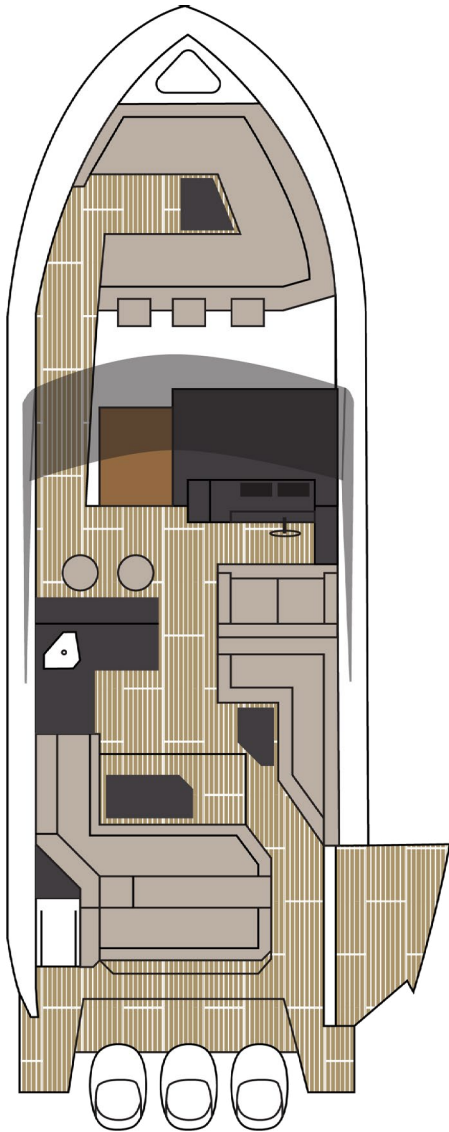

CRUISERS YACHTS

38 GLS OB

38 GLS OB

The 38 GLS's innovative design features everything you love about the Cantius series but with triple Mercury Verados. Expand your swimming area by lowering the side of the 38 GLS to convert it into a swim platform. The lower cabin features an aft stateroom and U-shaped dinette that converts into a berth. A full galley and standing head with shower complete this extraordinary yacht.

BEACH DOOR – Expand your swimming area by lowering the side of the 38 GLS to convert it into a swim platform. The easy to access controls and safety mechanisms allow for endless family fun. The aft facing bench backrest can swivel to either face the cockpit or the beach door.

GALLEY – The galley features a fiberglass inlay sink, fridge, bottle storage, along with an optional TV and grill. Continue the conversation while sitting on swivel bar stools at the raised wet bar.

Main Deck

Accommodations

SPECIFICATIONS

	IMPERIAL	METRIC
LOA – OUTBOARDS DOWN	38'	11,58 m
LOA – OUTBOARDS UP	40' 3"	12,27 m
BEAM	12' 6"	3,8 m
BRIDGE CLEARANCE (TOP OF MAST LIGHT)	12' 8"	3,86 m
DRAFT DOWN	38.5"	0,98 m
DRAFT UP	24.5"	0,62 m
FUEL CAPACITY	335 gal	1268 L
WATER CAPACITY	50 gal	189,3 L
WASTE CAPACITY	31 gal	117,3 L
WEIGHT – DRY	23,916 lbs	10848 kg