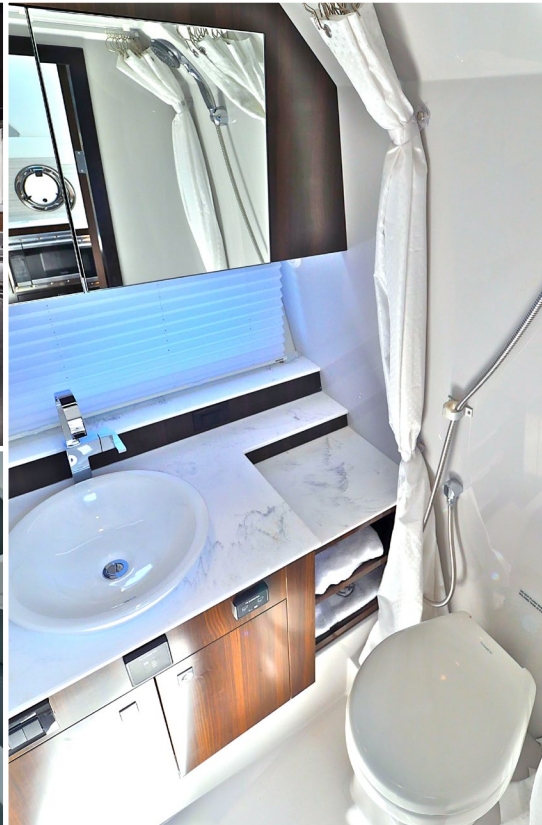

CRUISERS YACHTS

42 GLS OB

42 GLS OB

Continuing the adventure seeking legacy of the GLS series comes the 42 GLS OB. With dual beach doors, a U-shaped dinette, galley with a raised wet bar, and a spacious bow, the entertainment possibilities are endless. The lower cabin features an aft stateroom and U-shaped dinette that converts into a berth. A full galley and standing head with shower complete this remarkable yacht.

LOWER SALON – The lower salon features a U-shaped dinette that converts into a spacious berth. The lower galley is complete with a fridge, microwave, and optional TV.

42 GLS_{OB}

LAYOUT & SPECIFICATIONS

MAIN DECK

Air/Climate Control
Beach Doors
Walk-Thru Windshield
Cockpit Shower
Cockpit Swivel Seat, White & Gray
Cockpit TV, 32”
Deck Cleats
Dockside Water Hookup
Fiberglass Cockpit, Self Draining
Gunwale Molding, Stainless Steel
Hardtop, White w/Black
Helm Seat Storage
Salon Galley Storage
Storage, U-Shaped Seating
Transom Boarding Gate
Welded Stainless Handrails
Wet Bar with Sink & Cold Water Faucet
Wireless Phone Charging Pad
Windlass
Windshield Wiper