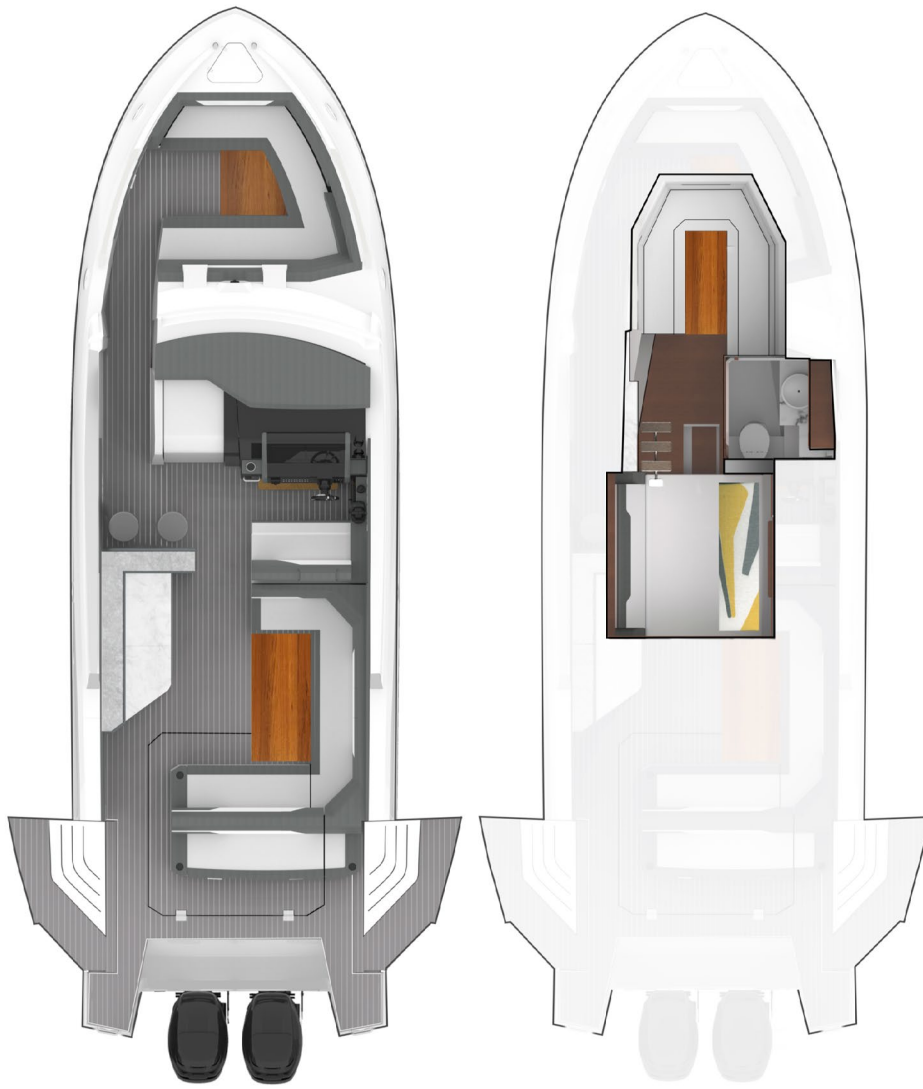

CRUISERS YACHTS

42 GLS OB

42 GLS OB

Continuing the adventure seeking legacy of the GLS series comes the 42 GLS OB. With dual beach doors, a U-shaped dinette, galley with a raised wet bar, and a spacious bow, the entertainment possibilities are endless. The lower cabin features an aft stateroom and U-shaped dinette that converts into a berth. A full galley and standing head with shower complete this remarkable yacht.

BOW SEATING – The bow seating features a table that easily converts into a sunpad, Rockford Fosgate speakers, and multiple cupholders. An optional foredeck shade keeps your guests nice and cool.

HELM – The helm aboard the 42 GLS is impeccably designed with Simrad electronics and joystick piloting. The conductive phone charging pad and optional ice maker below the bolster helm chair can make any captain feel comfortable out at sea.

LOWER SALON – The lower salon features a U-shaped dinette that converts into a spacious berth. The lower galley is complete with a fridge, microwave, and optional TV.

42 GLS_{OB}

LAYOUT & SPECIFICATIONS

Main Deck

Accommodations

SPECIFICATIONS

	IMPERIAL	METRIC
LOA – OUTBOARDS DOWN	42' 4"	12,9 m
LOA – OUTBOARDS UP	43' 11"	13,4 m
BEAM	12' 11"	3,94 m
BRIDGE CLEARANCE (TOP OF MAST LIGHT)	12' 4"	3,76 m
DRAFT DOWN	46.5"	1,18 m
DRAFT UP	28"	0,71 m
FUEL CAPACITY	384 gal	1454 L
WATER CAPACITY	50 gal	189,3 L
WASTE CAPACITY	31 gal	117,3 L
WEIGHT – DRY	24,767 lbs	11234 kg