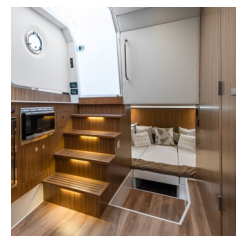

HULL COLORS

COLORS
SHOWN ON
A 38 GLS OB

ENGINE COLORS

HARDTOP COLORS

FLOORING

Amtico

INTERIOR WOOD