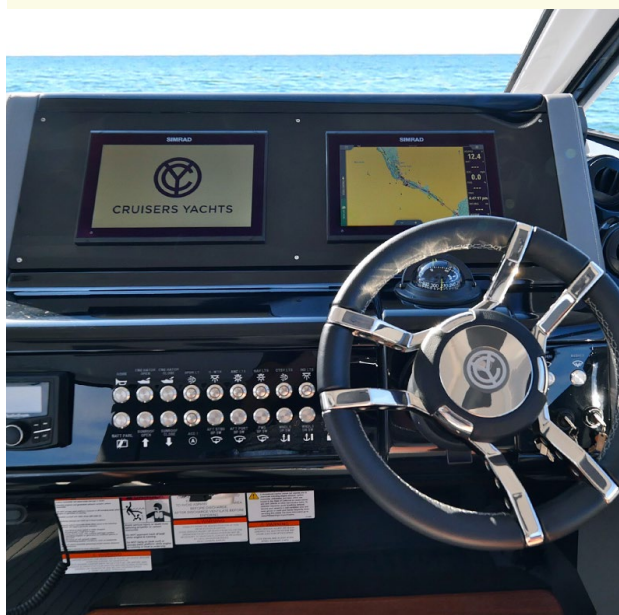

CRUISERS YACHTS

42 GLS OB

42 GLS OB

Continuing the adventure seeking legacy of the GLS series comes the 42 GLS OB. With dual beach doors, a U-shaped dinette, galley with a raised wet bar, and a spacious bow, the entertainment possibilities are endless. The lower cabin features an aft stateroom and U-shaped dinette that converts into a berth. A full galley and standing head with shower complete this remarkable yacht.

BOW SEATING – The bow seating features a table that easily converts into a sunpad, Rockford Fosgate speakers, and multiple cupholders. An optional foredeck shade keeps your guests nice and cool.

HELM – The helm aboard the 42 GLS is impeccably designed with Simrad electronics and joystick piloting. The conductive phone charging pad and optional ice maker below the bolster helm chair can make any captain feel comfortable out at sea.

MAIN LEVEL

Cockpit Seating: Sand (Ultraleather), Dolphin Gray
(Ultraleather), Havana (Ultraleather)
Foredeck Shade, White or Black
Retractable Cockpit Shade, White or Black
Helm Seat Ice Maker, 110V or 220V
Additional Wet Bar Refrigerator
Bow/Cockpit SeaDek, Gray or Saddle

Dolphin Gray
(Ultraleather)

Havana
(Ultraleather)

COCKPIT PILLOW PACKAGE

Blue

Orange

SOUTH BEACH PACKAGE

Kingston Gray
Hull

Havana
Seating