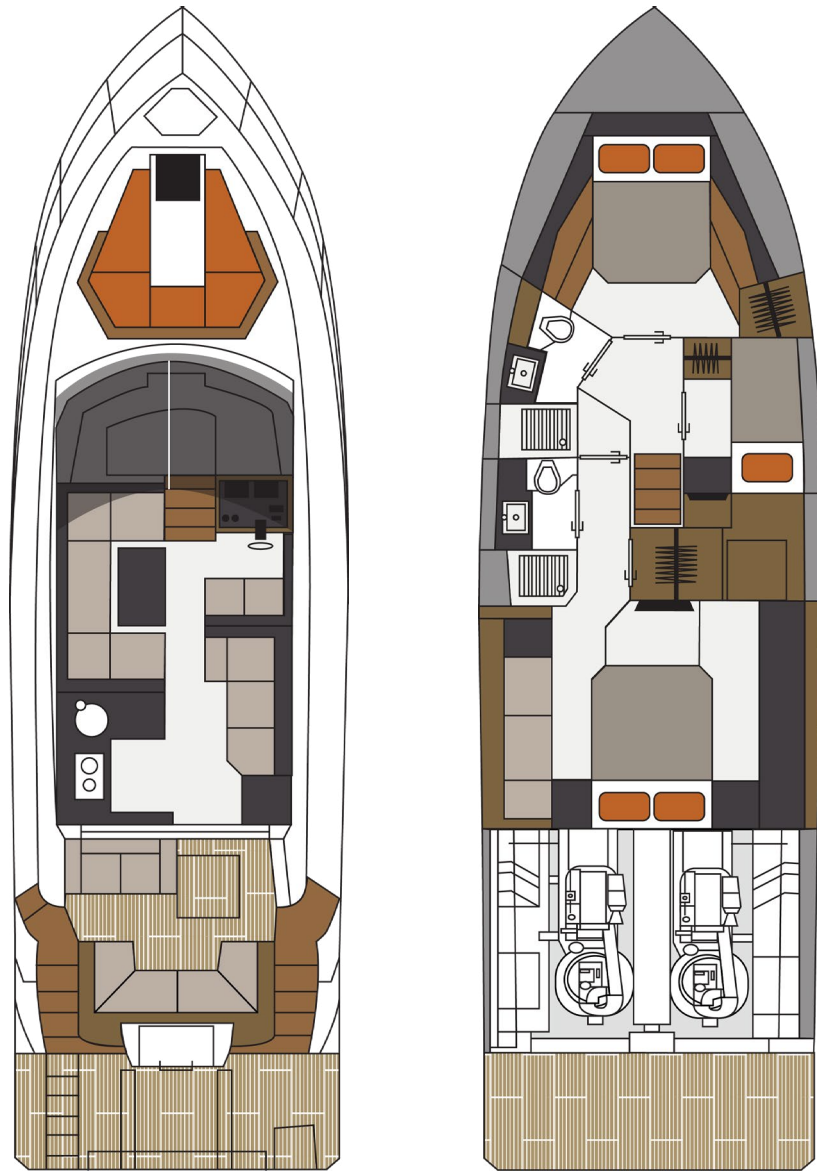

**MASTER STATEROOM** – Surrounding the walk-around island berth you will find a café table tucked between two built-in seats, plus built-in nightstands and vanity. Additional hidden storage gives you all the room you need for life's necessities.

## LAYOUT & SPECIFICATIONS

Main Deck

Accommodations