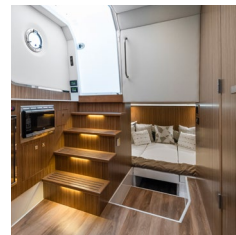

50 GLS

COLORS & MATERIALS

HULL COLORS

ENGINE COLORS

HARDTOP COLORS

FLOORING

Amtico

INTERIOR WOOD